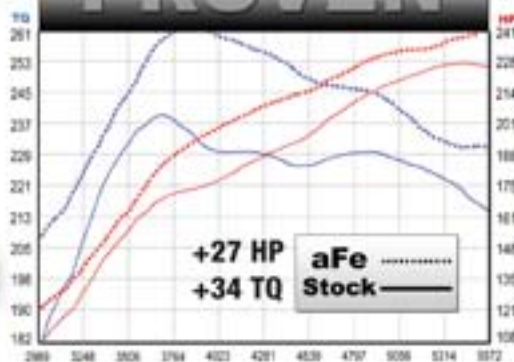

PROVEN

Dual 360° high flow air filters increase air flow by 98% over factory intake.

Built in H-Tube equalizes pressure between both intake tubes.

Tuned intake tubes engineered for maximum air velocity.

1-piece, powder coated steel housing for strength and durability.