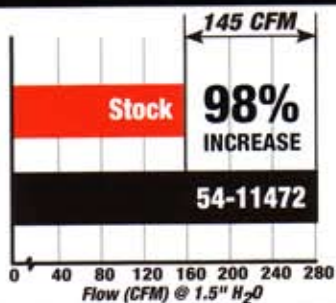

**POWER PACKAGE**  
**\$1355**  
*\$339 Savings*

# ENGINEERED ADRENALINE

STAGE 2 INTAKE FOR YOUR BMW 335i

• Dual 360° high flow air filters increase air flow by 98% over the factory intake.

• Tuned intake tube engineered for maximum air velocity and performance.

• Built in H-Tube equalizes pressure between both intake tubes for maximum flow.

Starting at  
**\$396**

1-piece, powder coated steel housing for strength and durability.

## FLOW VS. STOCK