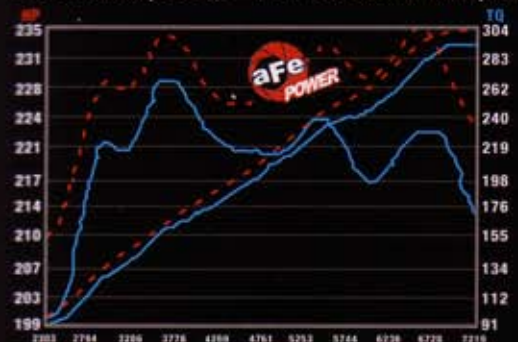

Large intake tube for maximum air flow

Billet aluminum smog pump connector

Lower intake air temperature than stock

Auxiliary intake tube for increased air flow

Fully fabricated aluminum cover and housing for maximum flow and race inspired style (also available in black anodized finish)

Huge 6 inch 360° high flow air filter increases air flow by 85% over factory intake

+15 Horsepower +13 lbs. x ft. torque

LOWER INTAKE TEMPERATURE

85% FLOW INCREASE

888.901.7693 or aFepower.com