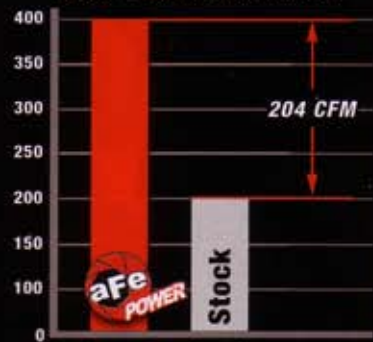

Large intake tube for maximum air flow

Billet aluminum smog pump connector

Lower intake air temperature than stock

Auxiliary intake tube for increased air flow

Fully fabricated aluminum cover and housing for maximum flow and race inspired style (also available in black anodized finish)

Huge 6 inch 360° high flow air filter increases air flow by 85% over factory intake

+15 Horsepower +13 lbs. x ft. torque

LOWER INTAKE TEMPERATURE

85% FLOW INCREASE

888.901.7693 or aFepower.com